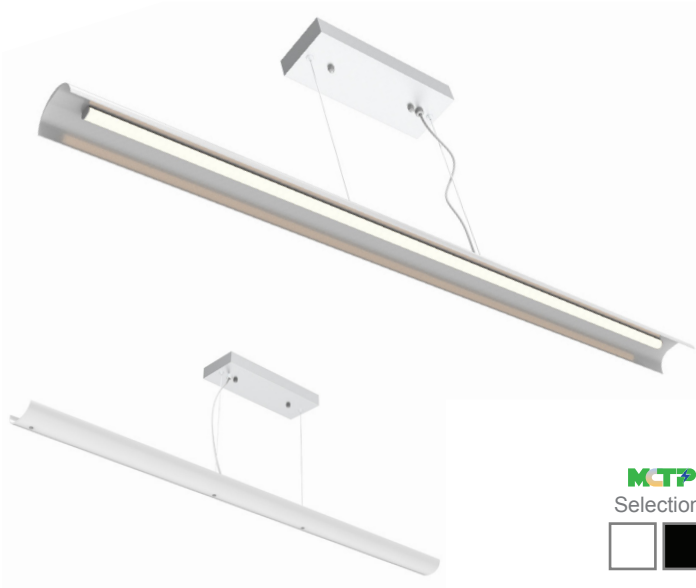

# SCP SERIES Commercial Lighting

SCP-8FT-40-60W-MCTP-BK  
4FT DECORATIVE LINEAR DIRECT OR INDIRECT

**WESTGATE**  
THE FUTURE IS HERE...AND IT'S QUITE BRIGHT!

Customer Name: \_\_\_\_\_

Project Name: \_\_\_\_\_

Note: \_\_\_\_\_

Type: \_\_\_\_\_

Canopy Dimension: 23 3/5"(L) x 1 1/2"(W) x 2 1/3"(H)  
Fixture Dimension: 96"(L) x 1 1/2"(W) x 3 1/6"(H)

A modern decorative Euro-design suspended light suitable for conference tables, creative offices and department stores.

## Features

- LED Superior Architectural Lights
- Opal Polycarbonate Tube Lens - Direct Down Light, The fixture can be reversed to face up for indirect lighting
- Aluminum Housing With Sandy Black Finish
- MCTP: Multi Color Temperature and Power (Selectable, the switches are inside the Canopy)
- 5-Year Warranty

### Mechanical:

- Aluminum Housing With Sandy Black Finish
- Two 10FT Adjustable Suspension Cables
- Opal Polycarbonate Tube Lens - Direct Down Light, The fixture can be reversed to face up for indirect lighting
- Operating Temperature: -22°F to +104°F
- IP Rating: IP20, Suitable for damp location
- 5-Year Warranty