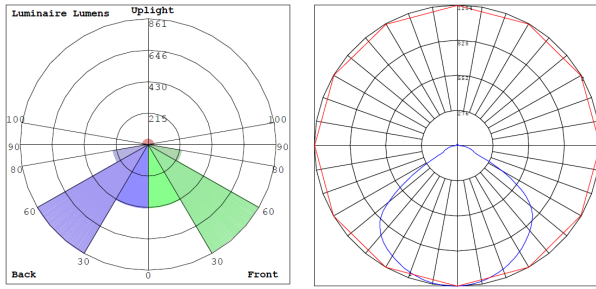

Photometrics: SCP-8FT-40-60W-MCTP

BUD Rating: B1-U2-G1