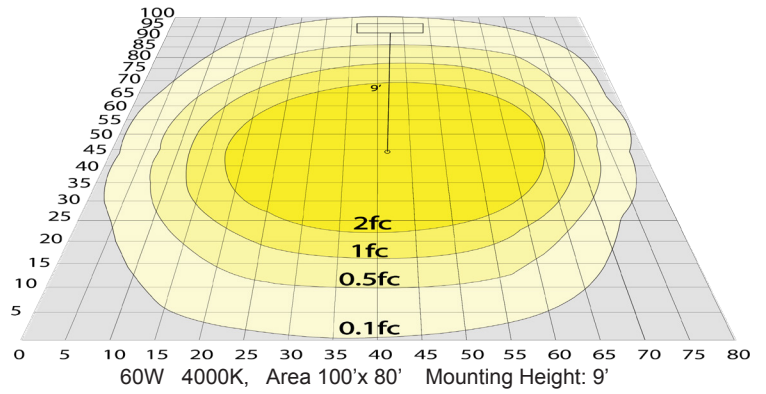

Note: \_\_\_\_\_

Type: \_\_\_\_\_

Canopy Dimension: 23 3/5"(L) x 1 1/2"(W) x 2 1/3"(H)  
Fixture Dimension: 96"(L) x 1 1/2"(W) x 3 1/6"(H)

A modern decorative Euro-design suspended light suitable for conference tables, creative offices and department stores.

### Lighting:

- Dimmable: 0~10V Dimming
- Total Lumens: 4500LM
- Color Temperatures: 3000K/3500K/4000K
- MCTP: Multi Color Temperature and Power (Selectable, the switches are inside the Canopy)
- Color Rendering Index: CRI ≥ 80
- 50,000 Hours Rated Life
- Beam Angle: 115°(H) x 109.6°(V)

## Other Views:

Direct:

Lit View

Top View

Bottom View

Indirect:

Lit View

Top View