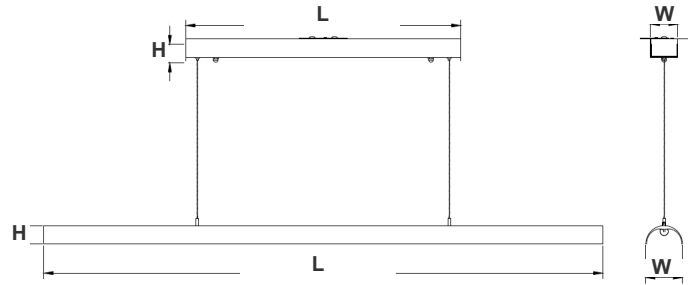

Note: \_\_\_\_\_

Type: \_\_\_\_\_

Canopy Dimension: 23 3/5"(L) x 1 1/2"(W) x 2 1/3"(H)  
Fixture Dimension: 96"(L) x 1 1/2"(W) x 3 1/6"(H)

A modern decorative Euro-design suspended light suitable for conference tables, creative offices and department stores.

### Mechanical:

- Aluminum Housing With Sandy Black Finish
- Two 10FT Adjustable Suspension Cables
- Opal Polycarbonate Tube Lens - Direct Down Light, The fixture can be reversed to face up for indirect lighting
- Operating Temperature: -22°F to +104°F
- IP Rating: IP20, Suitable for damp location
- 5-Year Warranty